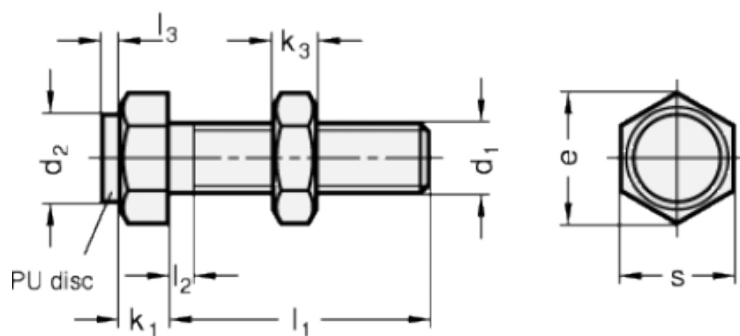

Article number: 20251M1020BK
 Description: E+G Setting bolt GN 251-M10-20-BK
 with nut

Measures

Type AK

Type BK

Mounting block GN 412.1

| | | |
|---------|--------|--------|
| d | = M10 | s = 17 |
| e | = 19.6 | |
| K | = - | |
| k1 | = 7 | |
| k2 | = 6 | |
| l1 | = 20 | |
| l2 max. | = 4.5 | |
| l3 | = 2 | |